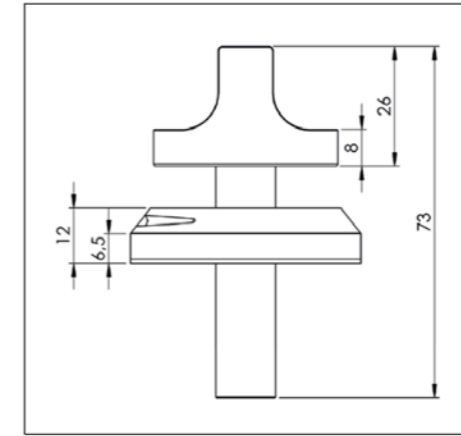

Front view Top Side knob