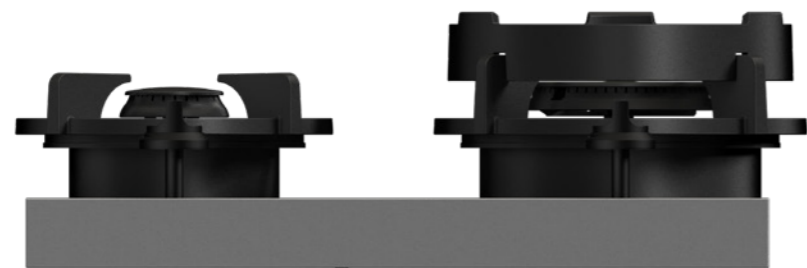

Made in Holland

PITT
COOKING

Gas
Bely
Top Side

Exploded view

1. **Small burner**
ENAMELED CAST IRON

2. **Wok-/simmer burner**
ENAMELED CAST IRON

3. **Wok ring**
ENAMELED CAST IRON

4. **Flange**
STEEL

5. **Heat conductor**
ALUMINIUM

6. **Control knob**
ANODISED ALUMINIUM

7. **Cassette unit**
GALVANIZED STEEL

Burners

Small burner

SMALL BURNER

MIN. POWER
0,3 kW

MAX. POWER
2 kW

Important

- Minimal countertop depth: 600 mm
- Total height PITT unit incl. support bar set: 119 mm
- Countertop thickness: 4-35 mm
- The C-size is a **minimal** size

Hole pattern

Technical specifications

Model	Bely Top Side
Type of burners	1x burner small (0,3 - 2 kW) 1x wok-/simmer burner (0,2 - 5 kW)
Editions	Professional (brass) Black (full black)
The controls	Top Side
Module dimensions (LxWxH)	533 x 403 x 89 mm
Automatic spark ignition	✓
Flame protection	✓
Weight	19,5 kg
Wok ring	✓
Gas & Electricity	
Type of gas suitable	Natural gas, LPG (Bottled gas)
Type of gas connection	½" external threads
Position gas connection	Top corner, right
Voltage	220V-110V (default) / 1,5V (battery)
Cord length	1500 mm / 591/16"