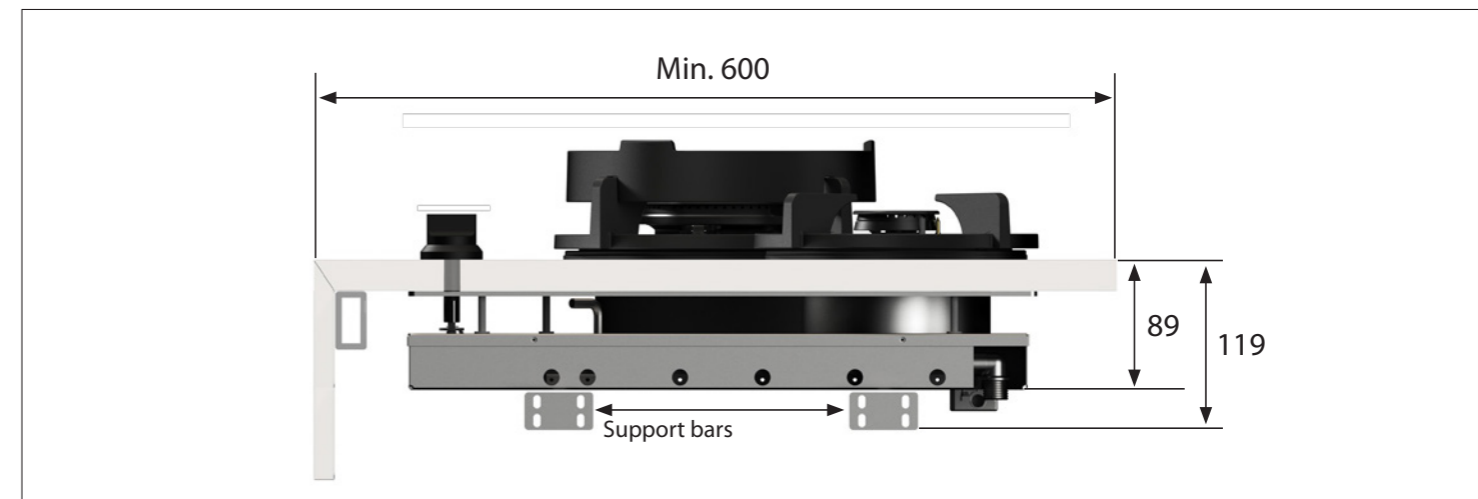

Important

- Minimal countertop depth: 600 mm
- Total height PITT unit incl. support bar set: 119 mm
- Countertop thickness: 4-35 mm
- The C-size is a **minimal** size

Hole pattern

Technical specifications

Model	Bely Top Side
Type of burners	1x burner small (0,3 - 2 kW) 1x wok-/simmer burner (0,2 - 5 kW)
Editions	Professional (brass) Black (full black)
The controls	Top Side
Module dimensions (LxWxH)	533 x 403 x 89 mm
Automatic spark ignition	✓
Flame protection	✓
Weight	19,5 kg
Wok ring	✓
Gas & Electricity	
Type of gas suitable	Natural gas, LPG (Bottled gas)
Type of gas connection	½" external threads
Position gas connection	Top corner, right
Voltage	220V-110V (default) / 1,5V (battery)
Cord length	1500 mm / 591/16"