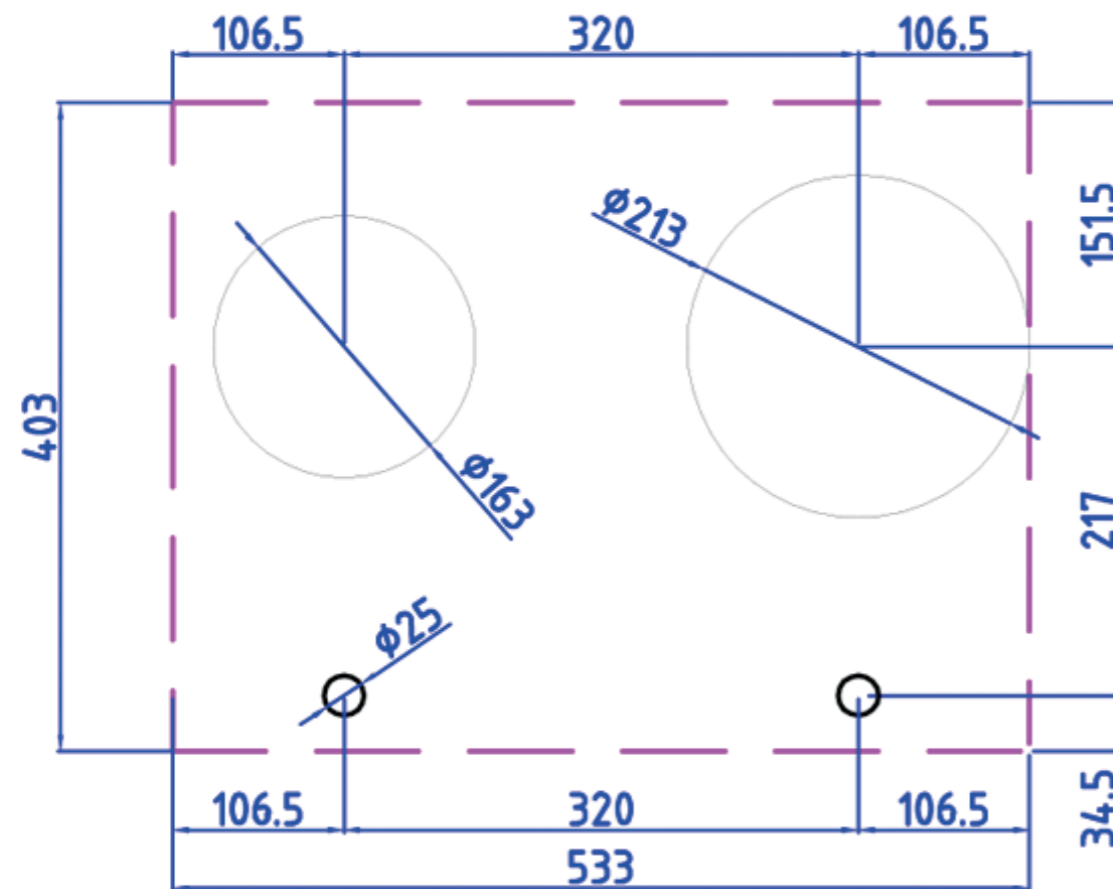

DIAM. BURNER
 $\phi 230$ mm

Wok-/simmer burner

WOK-/SIMMER BURNER

MIN. POWER
0,2 kW

MAX. POWER
5 kW

DIAM. BURNER
 $\phi 270$ mm

1. **Pan support**
ENAMELED CAST IRON

2. **Burner caps**
ENAMELED CAST IRON

Important

- Minimal countertop depth: 600 mm
- Total height PITT unit incl. support bar set: 119 mm
- Countertop thickness: 4-35 mm
- The C-size is a **minimal** size

Hole pattern

Technical specifications

Model	Bely Top Side
Type of burners	1x burner small (0,3 - 2 kW) 1x wok-/simmer burner (0,2 - 5 kW)
Editions	Professional (brass) Black (full black)
The controls	Top Side
Module dimensions (LxWxH)	533 x 403 x 89 mm
Automatic spark ignition	✓
Flame protection	✓
Weight	19,5 kg
Wok ring	✓
Gas & Electricity	
Type of gas suitable	Natural gas, LPG (Bottled gas)
Type of gas connection	½" external threads
Position gas connection	Top corner, right
Voltage	220V-110V (default) / 1,5V (battery)
Cord length	1500 mm / 591/16"