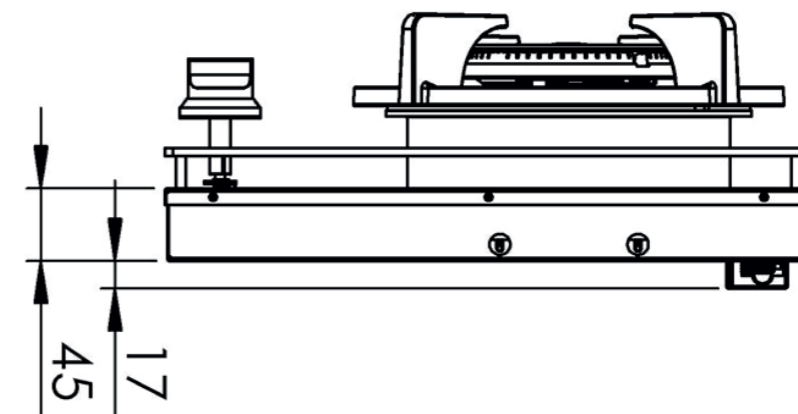

Important

- Minimal countertop depth: 600 mm
- Total height PITT unit incl. support bar set: 119 mm
- Countertop thickness: 4-35 mm
- The C-size is a **minimal** size

Hole pattern

Technical specifications

Model	Bely Top Side
Type of burners	1x burner small (0,3 - 2 kW) 1x wok-/simmer burner (0,2 - 5 kW)
Editions	Professional (brass) Black (full black)
The controls	Top Side
Module dimensions (LxWxH)	533 x 403 x 89 mm
Automatic spark ignition	✓
Flame protection	✓
Weight	19,5 kg
Wok ring	✓
Gas & Electricity	
Type of gas suitable	Natural gas, LPG (Bottled gas)
Type of gas connection	½" external threads
Position gas connection	Top corner, right
Voltage	220V-110V (default) / 1,5V (battery)
Cord length	1500 mm / 591/16"