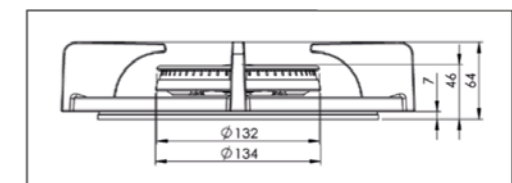

5. **Heat conductor**
ALUMINIUM

6. **Control knob**
ANODISED ALUMINIUM

7. **Cassette unit**
GALVANIZED STEEL

Burners

Small burner

SMALL BURNER

MIN. POWER
0,3 kW

MAX. POWER
2 kW

DIAM. BURNER
 $\phi 230$ mm

Wok-/simmer burner

WOK-/SIMMER BURNER

MIN. POWER
0,2 kW

MAX. POWER
5 kW

DIAM. BURNER
 $\phi 270$ mm

1. **Pan support**
ENAMELED CAST IRON

2. **Burner caps**
ENAMELED CAST IRON

Important

- Minimal countertop depth: 600 mm
- Total height PITT unit incl. support bar set: 119 mm
- Countertop thickness: 4-35 mm
- The C-size is a **minimal** size

Hole pattern

Technical specifications