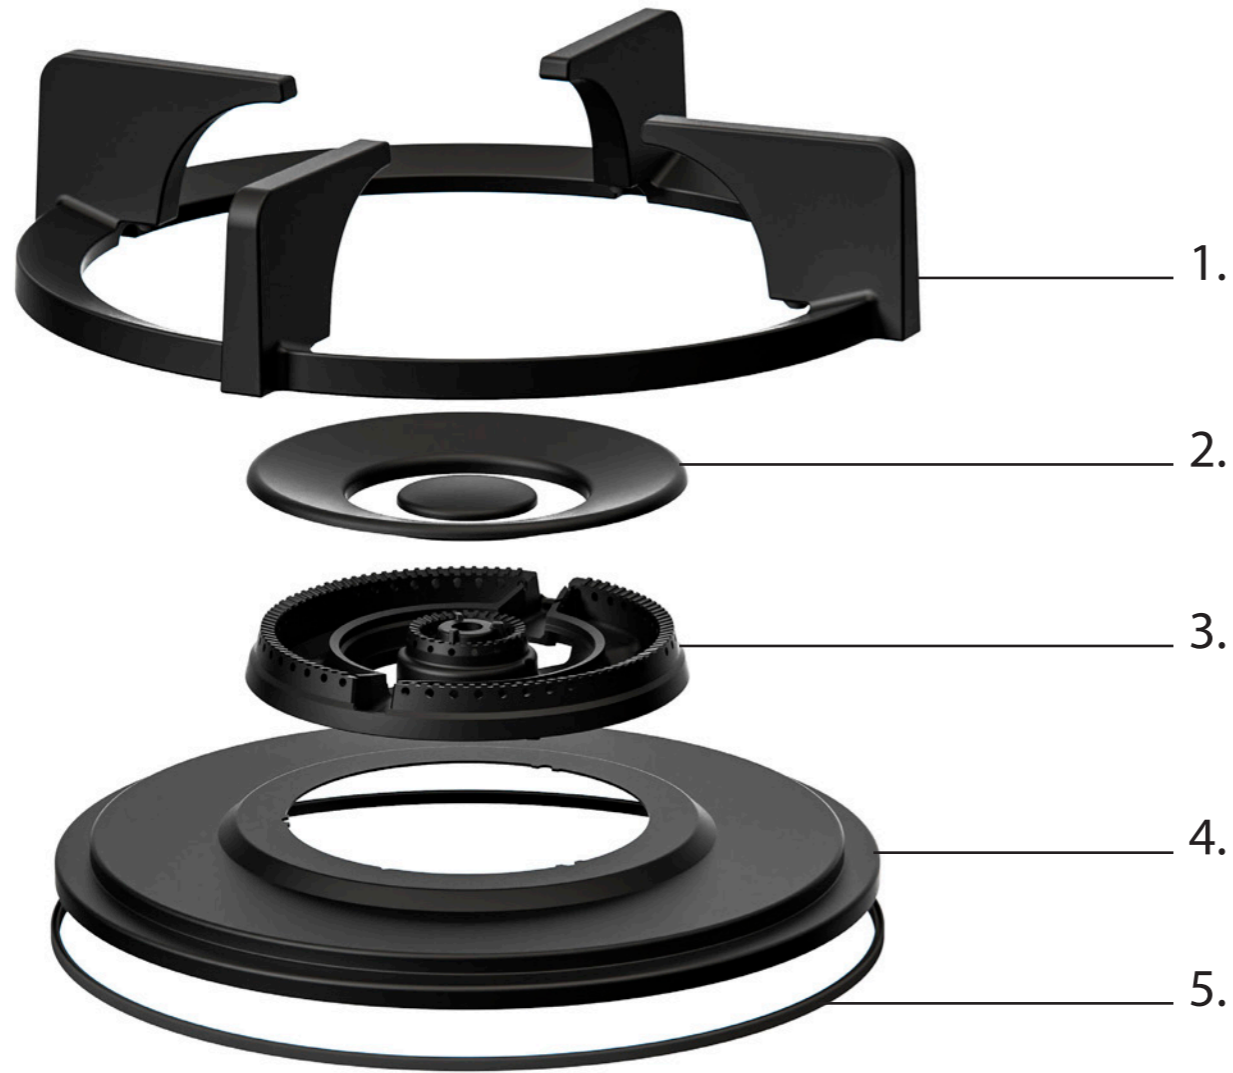

5. **Heat conductor**
ALUMINIUM

6. **Control knob**
ANODISED ALUMINIUM

7. **Cassette unit**
GALVANIZED STEEL

Burners

Small burner

SMALL BURNER

MIN. POWER
0,3 kW

MAX. POWER
2 kW

DIAM. BURNER
 $\phi 230$ mm

Wok-/simmer burner

WOK-/SIMMER BURNER

MIN. POWER
0,2 kW

MAX. POWER
5 kW

DIAM. BURNER
 $\phi 270$ mm

1. **Pan support**
ENAMELED CAST IRON

2. **Burner caps**
ENAMELED CAST IRON

Important

- Minimal countertop depth: 600 mm
- Total height PITT unit incl. support bar set: 119 mm
- Countertop thickness: 4-35 mm
- The C-size is a **minimal** size

Hole pattern

Technical specifications

Model	Bely Top Side
Type of burners	1x burner small (0,3 - 2 kW) 1x wok-/simmer burner (0,2 - 5 kW)
Editions	Professional (brass) Black (full black)
The controls	Top Side
Module dimensions (LxWxH)	533 x 403 x 89 mm
Automatic spark ignition	✓
Flame protection	✓
Weight	19,5 kg
Wok ring	✓
Gas & Electricity	
Type of gas suitable	Natural gas, LPG (Bottled gas)
Type of gas connection	½" external threads
Position gas connection	Top corner, right
Voltage	220V-110V (default) / 1,5V (battery)
Cord length	1500 mm / 591/16"