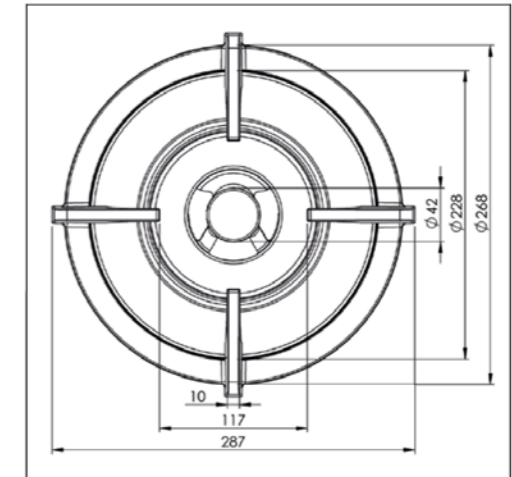

5. **Heat conductor**
ALUMINIUM

6. **Control knob**
ANODISED ALUMINIUM

7. **Cassette unit**
GALVANIZED STEEL

Burners

Small burner

SMALL BURNER

MIN. POWER
0,3 kW

MAX. POWER
2 kW

DIAM. BURNER
 $\phi 230$ mm

Wok-/simmer burner

WOK-/SIMMER BURNER

MIN. POWER
0,2 kW

MAX. POWER
5 kW

DIAM. BURNER
 $\phi 270$ mm

1. **Pan support**
ENAMELED CAST IRON

2. **Burner caps**
ENAMELED CAST IRON

Important

- Minimal countertop depth: 600 mm
- Total height PITT unit incl. support bar set: 119 mm
- Countertop thickness: 4-35 mm
- The C-size is a **minimal** size

Hole pattern

Technical specifications