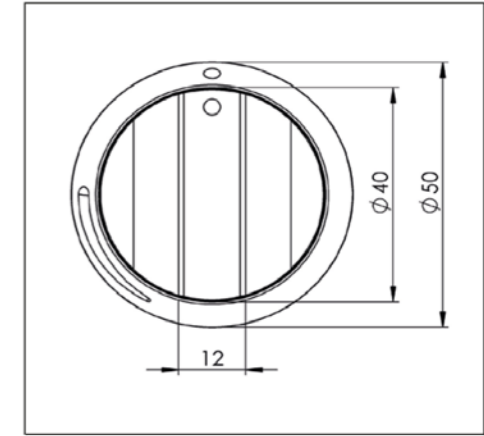

Important

- Minimal countertop depth: 600 mm
- Total height PITT unit incl. support bar set: 119 mm
- Countertop thickness: 4-35 mm
- The C-size is a **minimal** size

Hole pattern

Technical specifications

Model	Bely Top Side
Type of burners	1x burner small (0,3 - 2 kW) 1x wok-/simmer burner (0,2 - 5 kW)
Editions	Professional (brass) Black (full black)
The controls	Top Side
Module dimensions (LxWxH)	533 x 403 x 89 mm
Automatic spark ignition	✓
Flame protection	✓
Weight	19,5 kg
Wok ring	✓
Gas & Electricity	
Type of gas suitable	Natural gas, LPG (Bottled gas)
Type of gas connection	½" external threads
Position gas connection	Top corner, right
Voltage	220V-110V (default) / 1,5V (battery)
Cord length	1500 mm / 591/16"