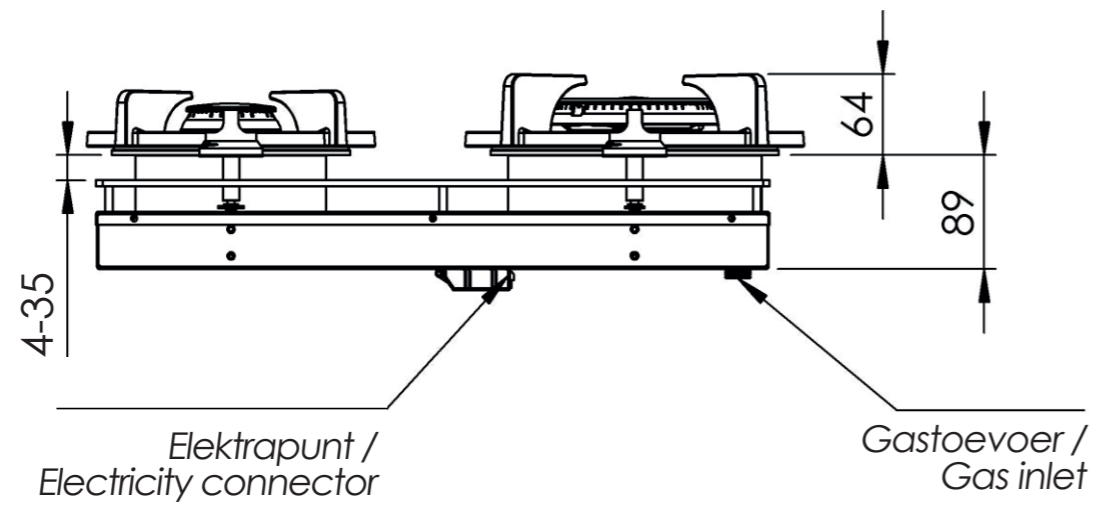

Important

- Minimal countertop depth: 600 mm
- Total height PITT unit incl. support bar set: 119 mm
- Countertop thickness: 4-35 mm
- The C-size is a **minimal** size

Hole pattern

Technical specifications