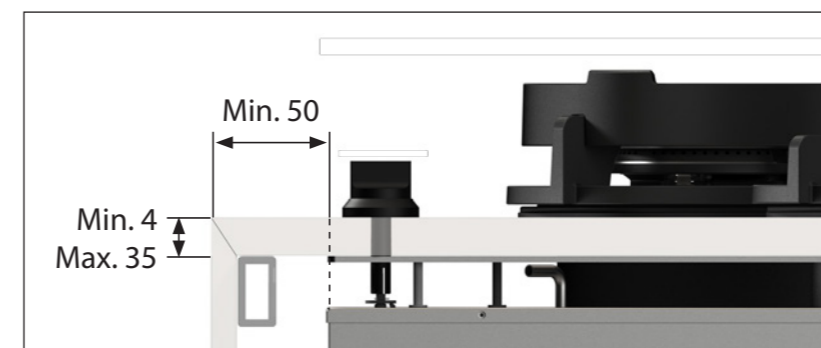

Important

- Minimal countertop depth: 600 mm
- Total height PITT unit incl. support bar set: 119 mm
- Countertop thickness: 4-35 mm
- The C-size is a **minimal** size

Hole pattern

Technical specifications

Model	Bely Top Side
Type of burners	1x burner small (0,3 - 2 kW) 1x wok-/simmer burner (0,2 - 5 kW)
Editions	Professional (brass) Black (full black)
The controls	Top Side
Module dimensions (LxWxH)	533 x 403 x 89 mm
Automatic spark ignition	✓
Flame protection	✓
Weight	19,5 kg
Wok ring	✓
Gas & Electricity	
Type of gas suitable	Natural gas, LPG (Bottled gas)
Type of gas connection	½" external threads
Position gas connection	Top corner, right
Voltage	220V-110V (default) / 1,5V (battery)
Cord length	1500 mm / 591/16"