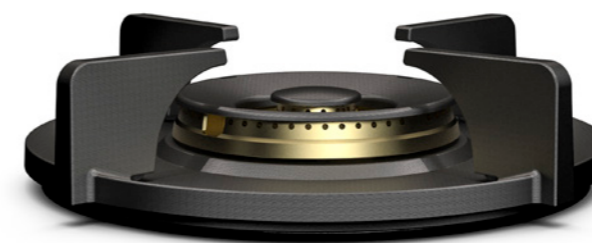

Made in Holland

PITT
COOKING

Gas
Bely
Top Side

Exploded view

1. **Small burner**
ENAMELED CAST IRON

2. **Wok-/simmer burner**
ENAMELED CAST IRON

3. **Wok ring**
ENAMELED CAST IRON

4. **Flange**
STEEL

5. **Heat conductor**
ALUMINIUM

6. **Control knob**
ANODISED ALUMINIUM

7. **Cassette unit**
GALVANIZED STEEL

Burners

Small burner

SMALL BURNER

MIN. POWER
0,3 kW

MAX. POWER
2 kW

3. **Flame spreader**
(COATED BRASS)

4. **Heat shield**
ENAMELED STEEL

5. **Silicone ring**
SILICONE

Professional edition
HEAVY BRASS BURNERS.
FOR THOSE WHO WANT TO COOK IN STYLE

SMALL BURNER

WOK-/SIMMER BURNER

Black edition
HEAVY BRASS BURNERS.
BLACK BURNERS WITH A BLACK SURFACE.
STYLISH AND REFINED.

SMALL BURNER

WOK-/SIMMER BURNER

Control knob Top Side

3D-image Top Side knob

Front view Top Side knob

Top view Top Side knob