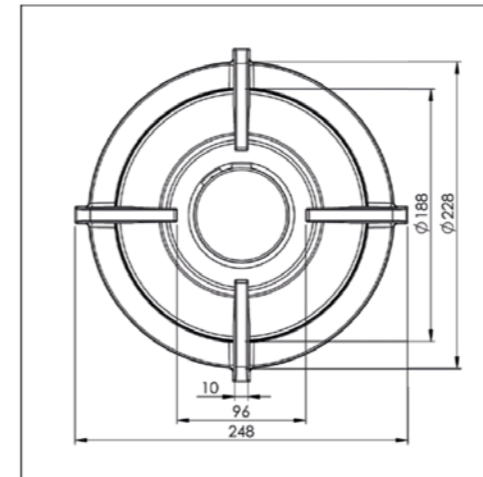

Made in Holland

PITT
COOKING

Gas
Bely
Top Side

Exploded view

1. **Small burner**
ENAMELED CAST IRON

2. **Wok-/simmer burner**
ENAMELED CAST IRON

3. **Wok ring**
ENAMELED CAST IRON

4. **Flange**
STEEL

5. **Heat conductor**
ALUMINIUM

6. **Control knob**
ANODISED ALUMINIUM

7. **Cassette unit**
GALVANIZED STEEL

Burners

Small burner

SMALL BURNER

MIN. POWER
0,3 kW

MAX. POWER
2 kW

DIAM. BURNER
 $\phi 230$ mm

Wok-/simmer burner

WOK-/SIMMER BURNER

MIN. POWER
0,2 kW

MAX. POWER
5 kW

DIAM. BURNER
 $\phi 270$ mm

1. **Pan support**
ENAMELED CAST IRON

2. **Burner caps**
ENAMELED CAST IRON

Important

- Minimal countertop depth: 600 mm
- Total height PITT unit incl. support bar set: 119 mm
- Countertop thickness: 4-35 mm
- The C-size is a **minimal** size

Hole pattern

Technical specifications