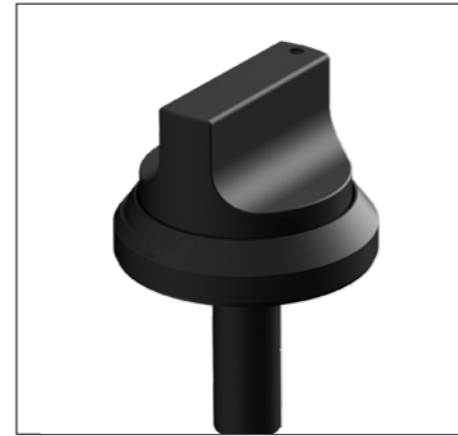

Made in Holland

PITT
COOKING

Gas
Bely
Top Side

Exploded view

1. **Small burner**
ENAMELED CAST IRON

2. **Wok-/simmer burner**
ENAMELED CAST IRON

3. **Wok ring**
ENAMELED CAST IRON

4. **Flange**
STEEL

Black edition
HEAVY BRASS BURNERS.
BLACK BURNERS WITH A BLACK SURFACE.
STYLISH AND REFINED.

SMALL BURNER

WOK-/SIMMER BURNER

Control knob Top Side

3D-image Top Side knob

Front view Top Side knob

Top view Top Side knob

Important

- Minimal countertop depth: 600 mm
- Total height PITT unit incl. support bar set: 119 mm
- Countertop thickness: 4-35 mm
- The C-size is a **minimal** size

Hole pattern

Technical specifications