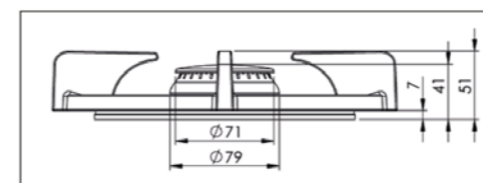

Burners

SMALL BURNER

MIN. POWER
0,3 kW

MAX. POWER
2 kW

DIAM. BURNER
 $\phi 230$ mm