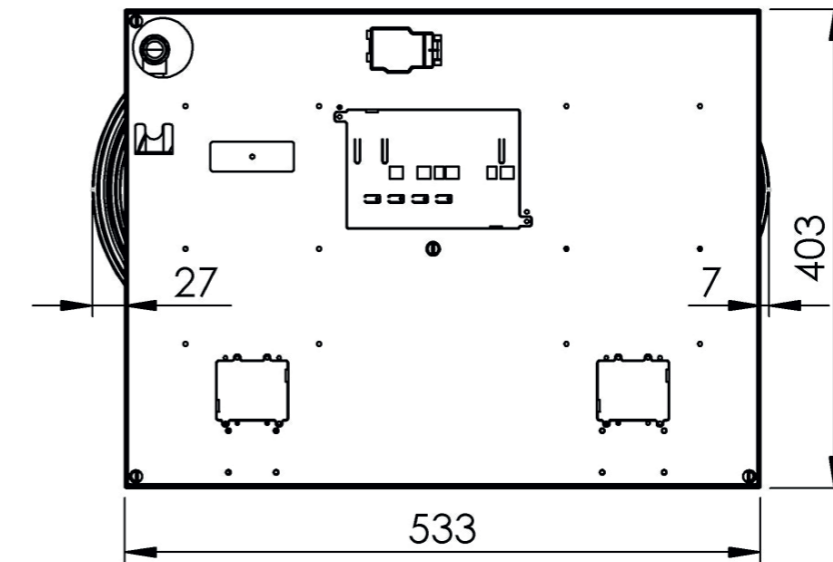

Important

- Minimal countertop depth: 600 mm
- Total height PITT unit incl. support bar set: 119 mm
- Countertop thickness: 4-35 mm
- The C-size is a **minimal** size

Hole pattern

Technical specifications

Model	Bely Top Side
Type of burners	1x burner small (0,3 - 2 kW) 1x wok-/simmer burner (0,2 - 5 kW)
Editions	Professional (brass) Black (full black)
The controls	Top Side
Module dimensions (LxWxH)	533 x 403 x 89 mm
Automatic spark ignition	✓
Flame protection	✓
Weight	19,5 kg
Wok ring	✓
Gas & Electricity	
Type of gas suitable	Natural gas, LPG (Bottled gas)
Type of gas connection	½" external threads
Position gas connection	Top corner, right
Voltage	220V-110V (default) / 1,5V (battery)
Cord length	1500 mm / 591/16"