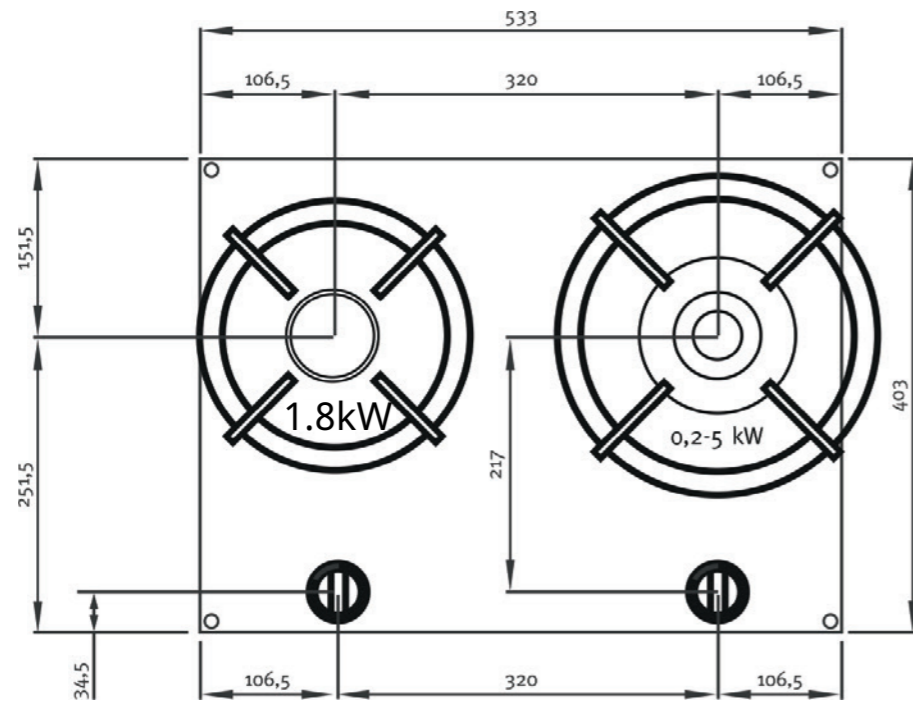

Important

- Minimal countertop depth: 600 mm
- Total height PITT unit incl. support bar set: 119 mm
- Countertop thickness: 4-35 mm
- The C-size is a **minimal** size

Hole pattern

Technical specifications

Model	Bely Top Side
Type of burners	1x burner small (0,3 - 2 kW) 1x wok-/simmer burner (0,2 - 5 kW)
Editions	Professional (brass) Black (full black)
The controls	Top Side
Module dimensions (LxWxH)	533 x 403 x 89 mm
Automatic spark ignition	✓
Flame protection	✓
Weight	19,5 kg
Wok ring	✓
Gas & Electricity	
Type of gas suitable	Natural gas, LPG (Bottled gas)
Type of gas connection	½" external threads
Position gas connection	Top corner, right
Voltage	220V-110V (default) / 1,5V (battery)
Cord length	1500 mm / 591/16"