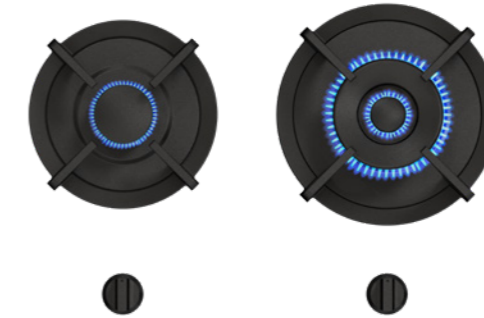

Made in Holland

PITT
COOKING

Gas
Bely
Top Side

Exploded view

1. **Small burner**
ENAMELED CAST IRON

2. **Wok-/simmer burner**
ENAMELED CAST IRON

3. **Wok ring**
ENAMELED CAST IRON

4. **Flange**
STEEL

Black edition
HEAVY BRASS BURNERS.
BLACK BURNERS WITH A BLACK SURFACE.
STYLISH AND REFINED.

SMALL BURNER

WOK-/SIMMER BURNER

Control knob Top Side

3D-image Top Side knob

Front view Top Side knob

Top view Top Side knob

Important

- Minimal countertop depth: 600 mm
- Total height PITT unit incl. support bar set: 119 mm
- Countertop thickness: 4-35 mm
- The C-size is a **minimal** size

Hole pattern

Technical specifications

Model	Bely Top Side
Type of burners	1x burner small (0,3 - 2 kW) 1x wok-/simmer burner (0,2 - 5 kW)
Editions	Professional (brass) Black (full black)
The controls	Top Side
Module dimensions (LxWxH)	533 x 403 x 89 mm
Automatic spark ignition	✓
Flame protection	✓
Weight	19,5 kg
Wok ring	✓
Gas & Electricity	
Type of gas suitable	Natural gas, LPG (Bottled gas)
Type of gas connection	½" external threads
Position gas connection	Top corner, right
Voltage	220V-110V (default) / 1,5V (battery)
Cord length	1500 mm / 591/16"